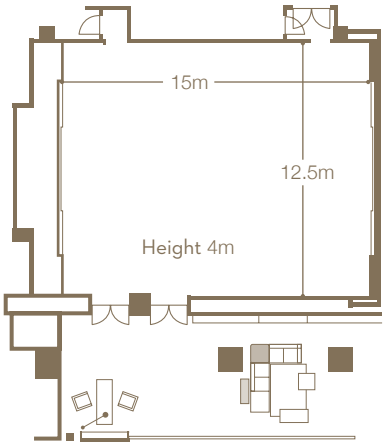

RESIDENCE ANISE

(190m² / 2,045 ft²)

Banquet Style

Cocktail Style

Classroom Style

Theater Style