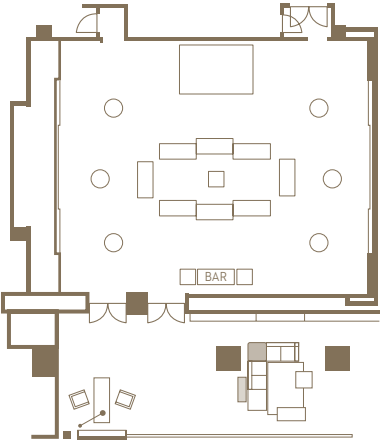

RESIDENCE ANISE

(190m² / 2,045 ft²)

Banquet Style

Cocktail Style

Classroom Style

Theater Style