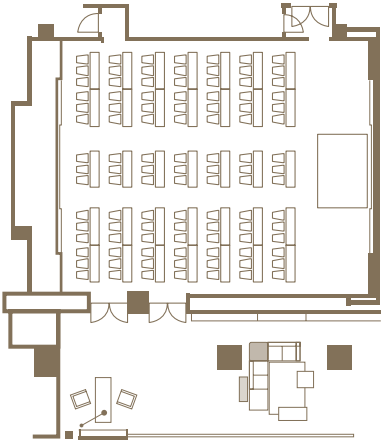

RESIDENCE ANISE

(190m² / 2,045 ft²)

Banquet Style

Cocktail Style

Classroom Style

Theater Style